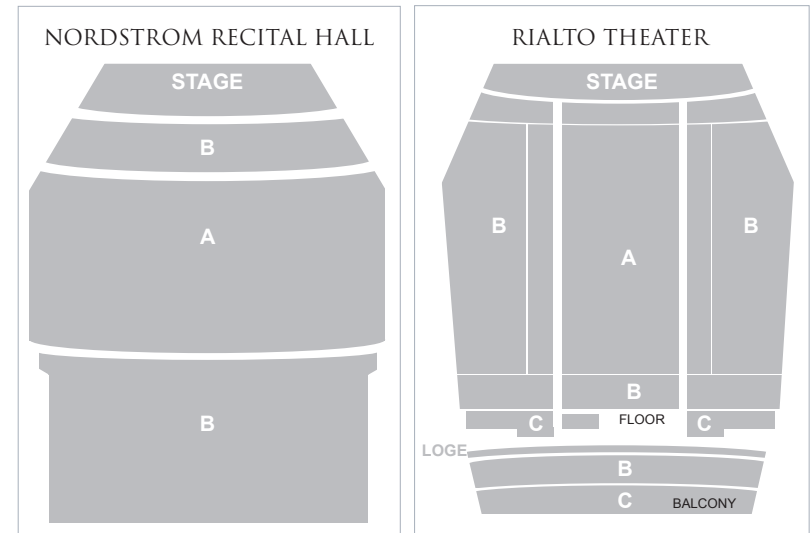

My check to Northwest Sinfonietta is enclosed

Please charge my

Visa Mastercard Discover Amex

Name on Card: _____

Card Number: _____

Expiration Date: _____ CCV: _____

Signature: _____

WHERE TO FIND US